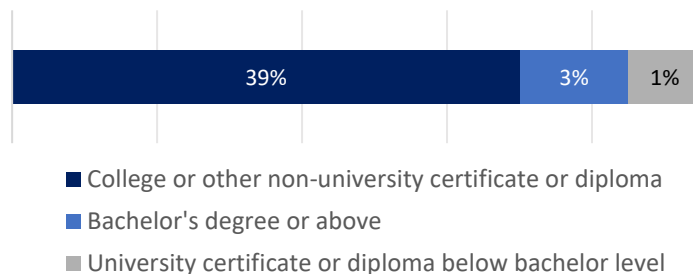

WORKFORCE DEMOGRAPHICS

		Agricultural Equipment Technician	Change from 2016	All Red Seal Trades
Women+		0.9%	-0.3%	13.8%
Immigrants		11.2%	-1.5%	26.2%
Racial Minorities		8.6%	+1.9%	23.3%
Indigenous Peoples		5.4%	+0.7%	3.7%
People with Disabilities		15.4%	+3.2%	13.5%

Source: 2016 Census, 2021 Census

EDUCATION PATHWAY

Agricultural Equipment Technician is a non-compulsory trade in Ontario, which does not require certification or registration as an apprentice to practice within the province.

A grade 12 education is required to qualify for an apprenticeship.

The apprenticeship program is approximately three and a half years, consisting of 6,280 hours of on-the-job work experience and 3 levels of in-school training.

Source: 2021 Census

Share of Workforce with Postsecondary Credential

In addition to holding a Certificate of Qualification, approximately 40% of Agricultural Equipment Technicians also hold a postsecondary credential.

INCOME

$30.00 - $44.00

Hourly Wage Range²

Source: Workforce Planning Ontario. (2023). Labour Market Insights Report: Job Posting Data January to December 2022

$58,500 - $85,800

Annual Salary Range²

Source: Workforce Planning Ontario. (2023). Labour Market Insights Report: Job Posting Data January to December 2022

¹ The information in this profile is applicable to all Heavy-Duty Equipment Mechanics (NOC 72401), which also includes the Heavy-Duty Equipment Technician (421A) trade.

² Hourly/annual figures can vary based on different factors including location, other certifications and work experience. In Ontario, employers, unions, and organizations may offer benefits such as: Health Insurance, Retirement Plans, Dental Insurance and Training Programs, among others.

Please refer to the FAQs for additional information and definitions.