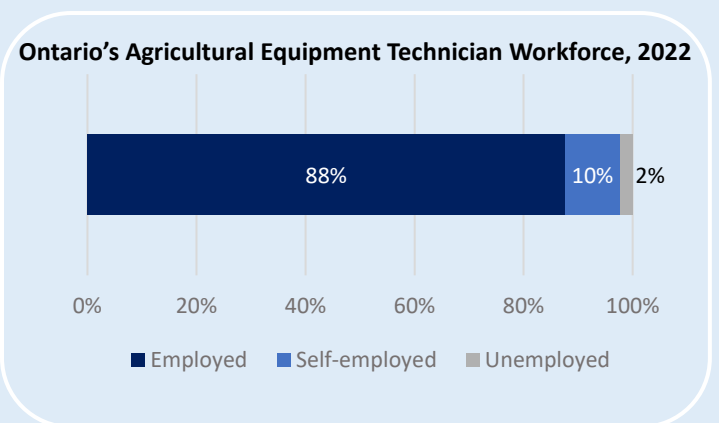

Agricultural Equipment Technicians¹ inspect, diagnose, and repair agricultural machinery such as tractors and implements used for tillage planting, harvesting, spraying and irrigation. For additional information regarding this trade, see the trade's [scope of practice](#), as outlined in Ontario Regulation 875/21.

WORKFORCE PROFILE

Source: Labour Force Survey – Based on 11,900 Respondents

Source: 2021 Census

Source: 2021 Census

Source: STO Operations Database

AGE PROFILE

Agricultural Equipment Technicians have an older age demographic compared to other Red Seal trades.

A quarter of Agricultural Equipment Technicians are nearing the age of retirement (age 55 or over).

Workforce by Age Group

Source: 2021 Census

WORKFORCE DEMOGRAPHICS

		Agricultural Equipment Technician	Change from 2016	All Red Seal Trades
Women+		0.9%	-0.3%	13.8%
Immigrants		11.2%	-1.5%	26.2%
Racial Minorities		8.6%	+1.9%	23.3%
Indigenous Peoples		5.4%	+0.7%	3.7%
People with Disabilities		15.4%	+3.2%	13.5%