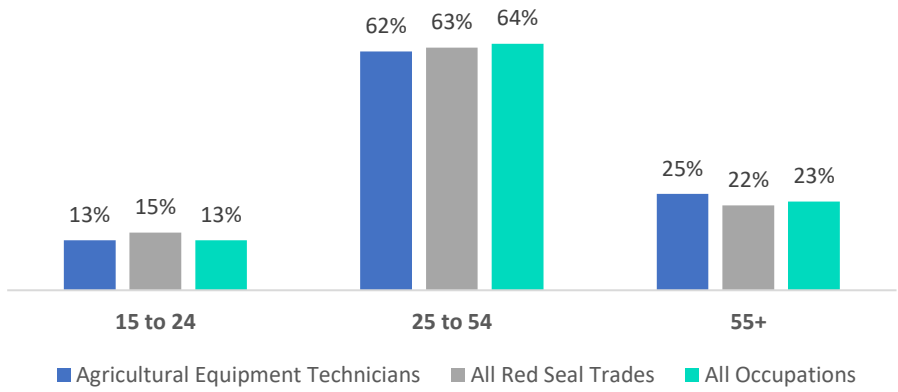

WORKFORCE PROFILE

Source: Labour Force Survey – Based on 11,900 Respondents

Source: 2021 Census

Source: 2021 Census

Source: STO Operations Database

AGE PROFILE

Agricultural Equipment Technicians have an older age demographic compared to other Red Seal trades.

A quarter of Agricultural Equipment Technicians are nearing the age of retirement (age 55 or over).

Workforce by Age Group

Source: 2021 Census

WORKFORCE DEMOGRAPHICS

		Agricultural Equipment Technician	Change from 2016	All Red Seal Trades
Women+		0.9%	-0.3%	13.8%
Immigrants		11.2%	-1.5%	26.2%
Racial Minorities		8.6%	+1.9%	23.3%
Indigenous Peoples		5.4%	+0.7%	3.7%
People with Disabilities		15.4%	+3.2%	13.5%