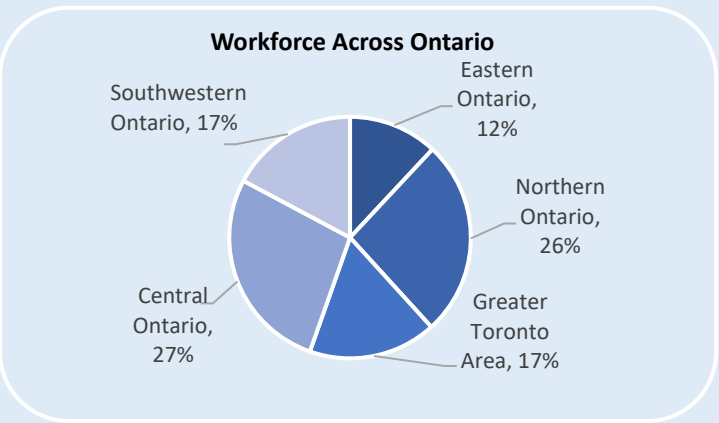

WORKFORCE PROFILE

Source: Labour Force Survey – Based on 11,900 Respondents

Source: 2021 Census

Source: 2021 Census

Source: STO Operations Database

AGE PROFILE

Agricultural Equipment Technicians have an older age demographic compared to other Red Seal trades.