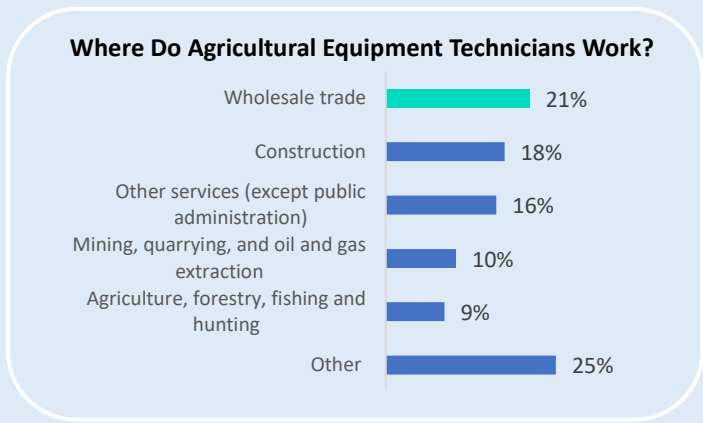

Agricultural Equipment Technicians¹ inspect, diagnose, and repair agricultural machinery such as tractors and implements used for tillage planting, harvesting, spraying and irrigation. For additional information regarding this trade, see the trade's [scope of practice](#), as outlined in Ontario Regulation 875/21.

WORKFORCE PROFILE

Source: Labour Force Survey – Based on 11,900 Respondents

Source: 2021 Census

Source: 2021 Census

Source: STO Operations Database

AGE PROFILE

Agricultural Equipment Technicians have an older age demographic compared to other Red Seal trades.

A quarter of Agricultural Equipment Technicians are nearing the age of retirement (age 55 or over).

Workforce by Age Group

Source: 2021 Census

WORKFORCE DEMOGRAPHICS

		Agricultural Equipment Technician	Change from 2016	All Red Seal Trades
Women+		0.9%	-0.3%	13.8%
Immigrants		11.2%	-1.5%	26.2%
Racial Minorities		8.6%	+1.9%	23.3%
Indigenous Peoples		5.4%	+0.7%	3.7%
People with Disabilities		15.4%	+3.2%	13.5%